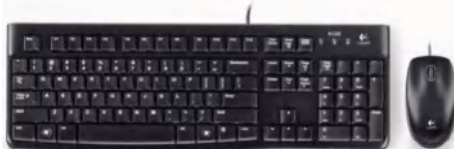

Logitech

Logitech® Desktop 羅技有線滑鼠+鍵盤套裝

- TKeyboard and high-definition optical mouse, this durable duo brings comfort, style and simplicity together
- 鍵盤，搭配高解析度光學滑鼠
- Windows Vista®, Windows® XP, Windows 7, Windows 8, Windows 10 MK710 MK120