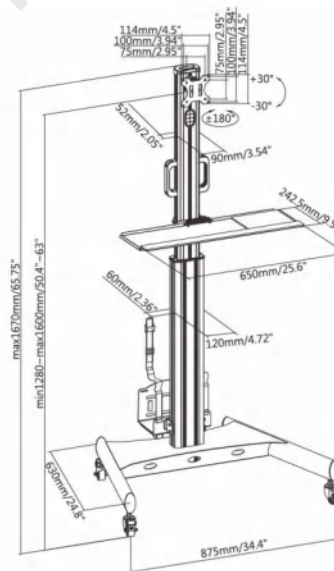

Wipas Monitor Stand Mount
桌面顯示器專用臂

UNIT Set

Model	LCD Size	Total Weight Capacity	Tilt	Swivel	Rotation	VESA
1 MI-GM112D	15"-32"	0-17.6 lbs (0-8kg)	-90° +85°	180°	360°	75/100
2 MI-GM124D	15"-32"	0-17.6 lbs (0-8kg)	-90° +85°	180°	360°	75/100
3 MI-GM134D	13"-27"	0-17.6 lbs (0-8kg)	-90° +85°	180°	360°	75/100
4 MI-WS01	13"-27"	0-17.6 lbs (0-8kg)	-90° +85°	180°	360°	75/100

ERGOTRON LX Desk
Count LCD Monitor Arm
桌面顯示器支架

UNIT Set

Model	LCD Size	Total Weight Capacity	Lift	Tilt	Pan	Rotation	VESA	Extension
45-243-026	≤32"	5-25lbs (2.3-11.3kg)	13" (33cm)	75°	360°	360°	MIS-D	≤25"(64cm)

LUMI

Height Adjustable Aluminum
Computer Mobile Workstations
可升降電腦移動鋁合金工作站(13"-32")

- 傾斜度: -30° +30°
- VESA: 600x400
- 屏幕旋轉範圍: -180° +180°
- 屏幕可承重最大重量: 8kg
- 鍵盤可承重最大重量: 2kg
- W875x D645x H1370-1670mm
- FWS05-1

UNIT Set

Wipas Mobile Workstation
坐站兩用桌面工作站

UNIT Set

YouTube

Model	LiftingFormat	Weight Capacity	Lift	Worksurface Dimensions	KeyboardDimensions
A VM-GSD66HCE	Electronic	Desktop: 28.6 lbs. (13kg) Keyboard: 4.4lbs.(2kg)	150-490mm	D15.7" x W34.6" (40 x 88 cm)	D11.8" x W25.6" (30 x 65 cm)
B VM-SD15	Manuel	22 lbs. (10kg)	45-400mm	D16.8"xW29.2"(43x74cm)	--