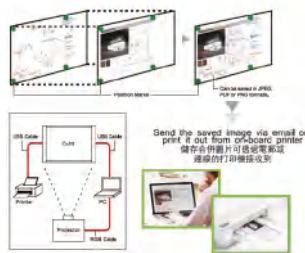

PLUS Plus Standard Electronic Whiteboard 普樂士電子白板

UNIT Set 1 YEAR WARRANTY ON-SITE